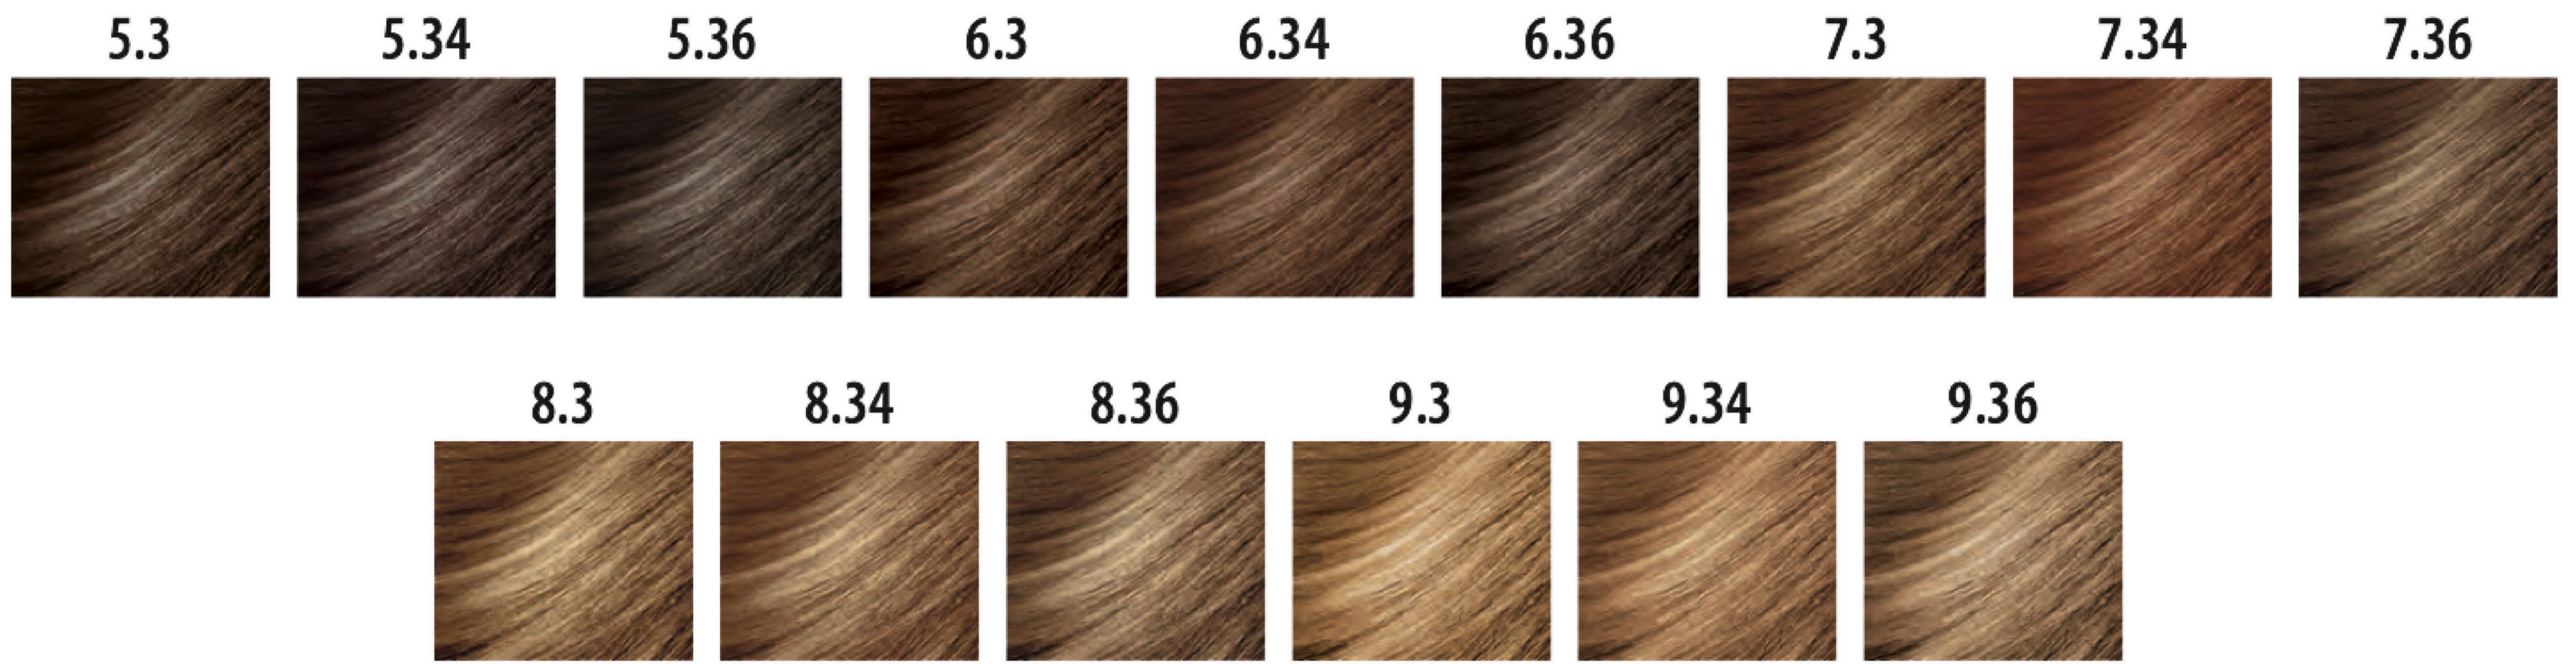

8.23

8.31

9.13

9.31

10.13

HONEY

COPPER

RED and MAHOGANY

PURPLE

CROMAXTREM - BOOSTER

X44

X77

X78

X88

METEORITES - BLONDE

100